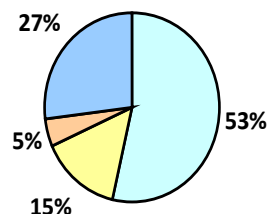

☐ 第一志願
☐ 第二志願
☐ 第三志願
☐ 第四志願或以後