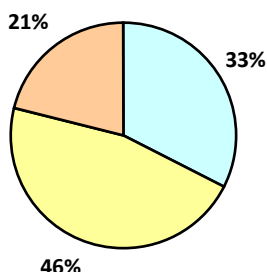

2012-2013 年度升小派位調查報告 (中英文部)

Results on Primary School Allocation (Anglo-Chinese Section) 2012-2013

派出問卷數目 No. of questionnaire issued: 93	收回問卷數目 No. of questionnaire collected: 80	收回百分比 Percentage of collected: 86%

考獲學校的途徑

☐ 自行分配學位
☐ 統一派位
☐ 自行報考(私立/直資)

統一派位獲派志願